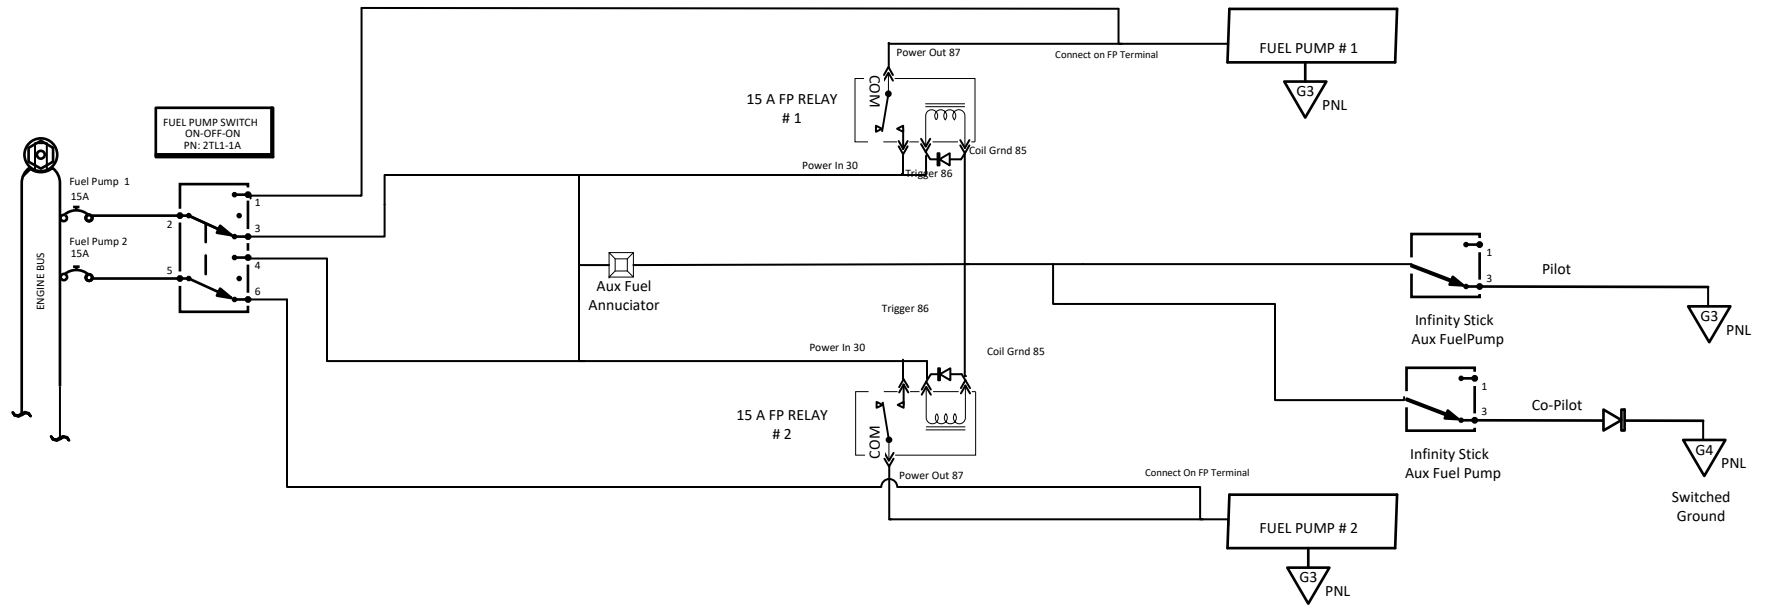

Fuel Pump Wiring Schematic – No G3X Integration

Title	C-GROK – Fuel Pumps			
Author	Les Kearney			
	H:\RV10\GROK\Electrical\Wiring\ESysv81.vsd			
Version	8.1	Date	2024 May 5	7- FUEL

Notes :

- FP Relays : TE Connectivity Part # 1432772-1 / Digikey PB685-ND
- TE Connectivity Power Relays are wired with Perhelion Design bi-direction zener diodes